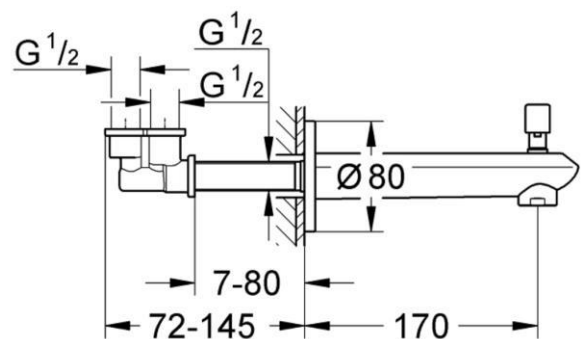

Note:

* All information of the above is for the reference only. No prior notice is made if any changes.