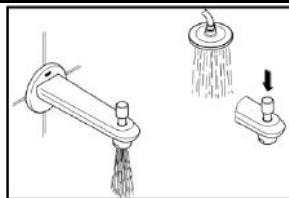

PROJECT		REF		REV	ITEM CODE	
LOCATION		DATE			PAGE	

SANITARY WARE SPECIFICATION SHEET

Item Descriptions	GROHE (Germany) "Eurodisc Cosmopolitan" Chrome plated bath/shower spout with diverter (Projection 170 mm)	<p>Illustration/ Drawing</p> 
Dimensions	L170 x W80 x H80 mm	
Model	13279002	
Finish / Material	Chrome Plated	
Country of origin	Germany	
Manufacturer	GROHE Limited	
Supplier	Acme Sanitary Ware Co. Ltd Mr. Eric Wong/ Mr. Don Yuen	
Contact Tel/Fax	(852) 2388-7171 / (852) 2710-8012	
E-mail	acme@acmesanitary.com.hk	
Website	www.acmesanitary.com.hk	

"Eurodisc Cosmopolitan" Bath/shower spout

- wall mounted
- **GROHE StarLight** chrome finish
- mousseur
- automatic diverter: bath/shower
- with concealed connection piece
- male thread 1/2"
- projection 170 mm